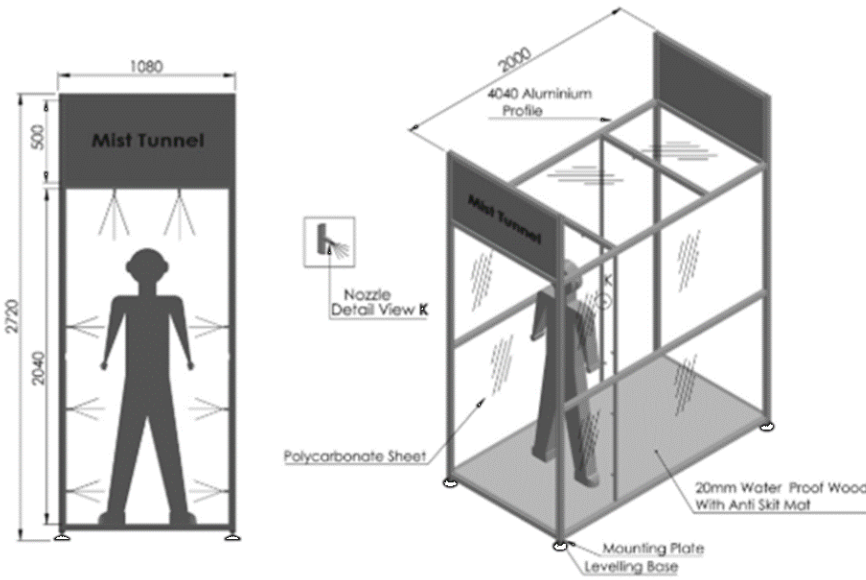

Credence Biospray Human Sanitiser

How it works

Its working is simple as the simple components create a sanitization chamber which sprays a mist of disinfection on the person walking through the chamber. However, proper care should be taken to walk slowly through the chamber so that the entire body and clothes get fully covered with mist. All types of disinfectants such as diluted hypo-chlorous acid and alcohol-based disinfectants can be used. Care should be taken to use the recommended concentration of the disinfectants to avoid any skin and body reaction.

Credence Biospray Sanitiser

There was a need felt for a smart disinfection and sanitation tunnel that could disinfect a person fully from head to toe in a time span through a solution which is completely harmless.

Equipment Features

- Fully Automatic Sensor Based Activation
- Fully Transparent
- High Performance Nozzles, Diameter : 0.3mm
- High pressure tubing P.E. Polyflex nylon
- Low Power Consumption
- Water resistance Aluminium Modular Structure
- Continuous Movement & Counting of People.
- Settable Control Panel
- Strong, sturdy walkway
- Panel box with IR sensors and timer

Check out the Biospray video @ Youtube

Technical Specifications

Capacity	- 3 persons per min.
Target	- Human Personel
Technique	- Spray Sanitation
Power Requirement	- 230 V, 50 W , Single Phase
Weight	- 50 kg.
Dimensions (LxWxH)	- 2000 x 1080 x 2040 mm (body dimentions)
Consumption	- 300 lpm.
Models	- Electric

Credence Indomechanics India

C102, Shivane , Pune 411023
Maharashtra, India

+917767056868 , +919890293069
credenceindo@gmail.com

www.credencindo.com